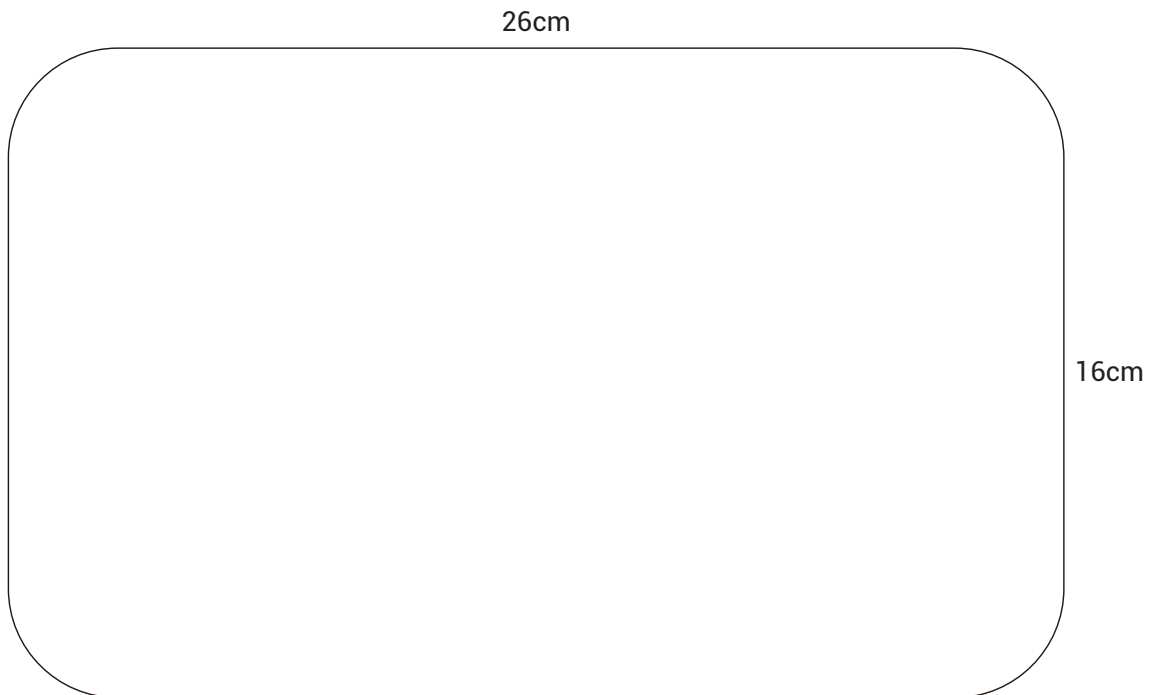

SKU: 100138

ULTIMATE TOILETRY TRAVEL BAG

Order No.: --
Date: --

Simply send us the artwork and we will create a stunning design.

Artwork can be placed anywhere within the print area.

BRANDING PROCESS:
Heat Transfer - Full Colour

COLOURS:

Black	
Hot Pink	
Red	
Light Blue	
Mauve	
Orange	