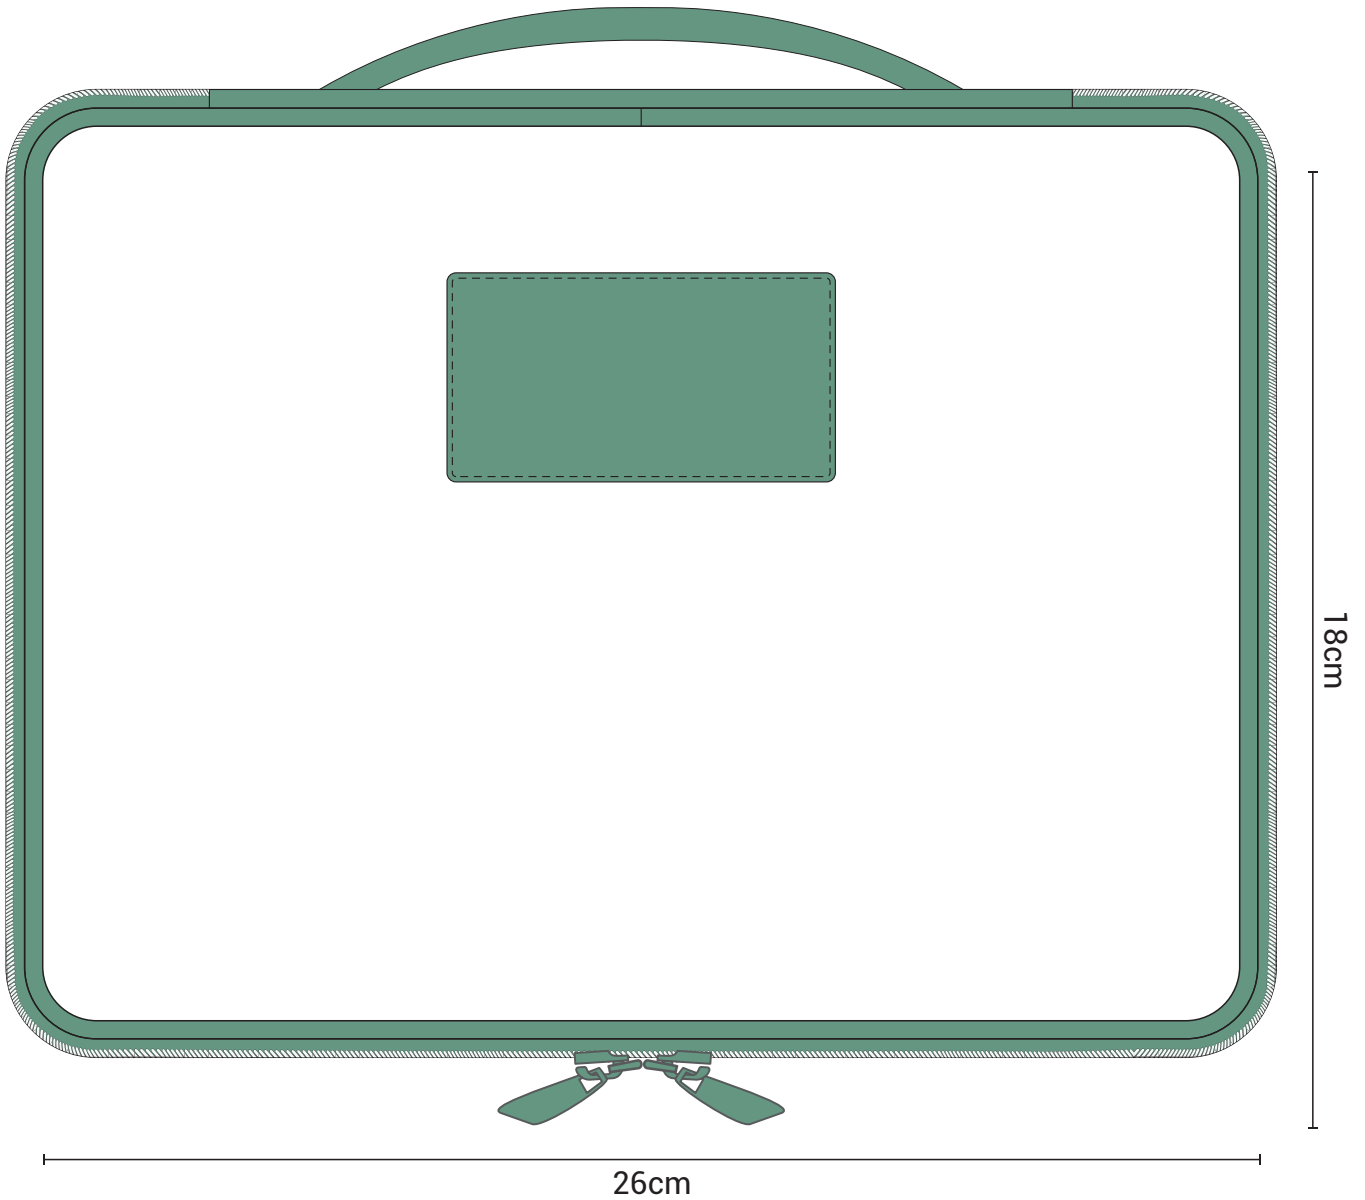

SKU: 100157

THE ELITE TRAVEL PACK

Order No.: --
Date: --

Simply send us the artwork and we will create a stunning design.

BRANDING PROCESS:

Digital Printing - 3 colours max

Design is all over the bag, repetitive across fabric