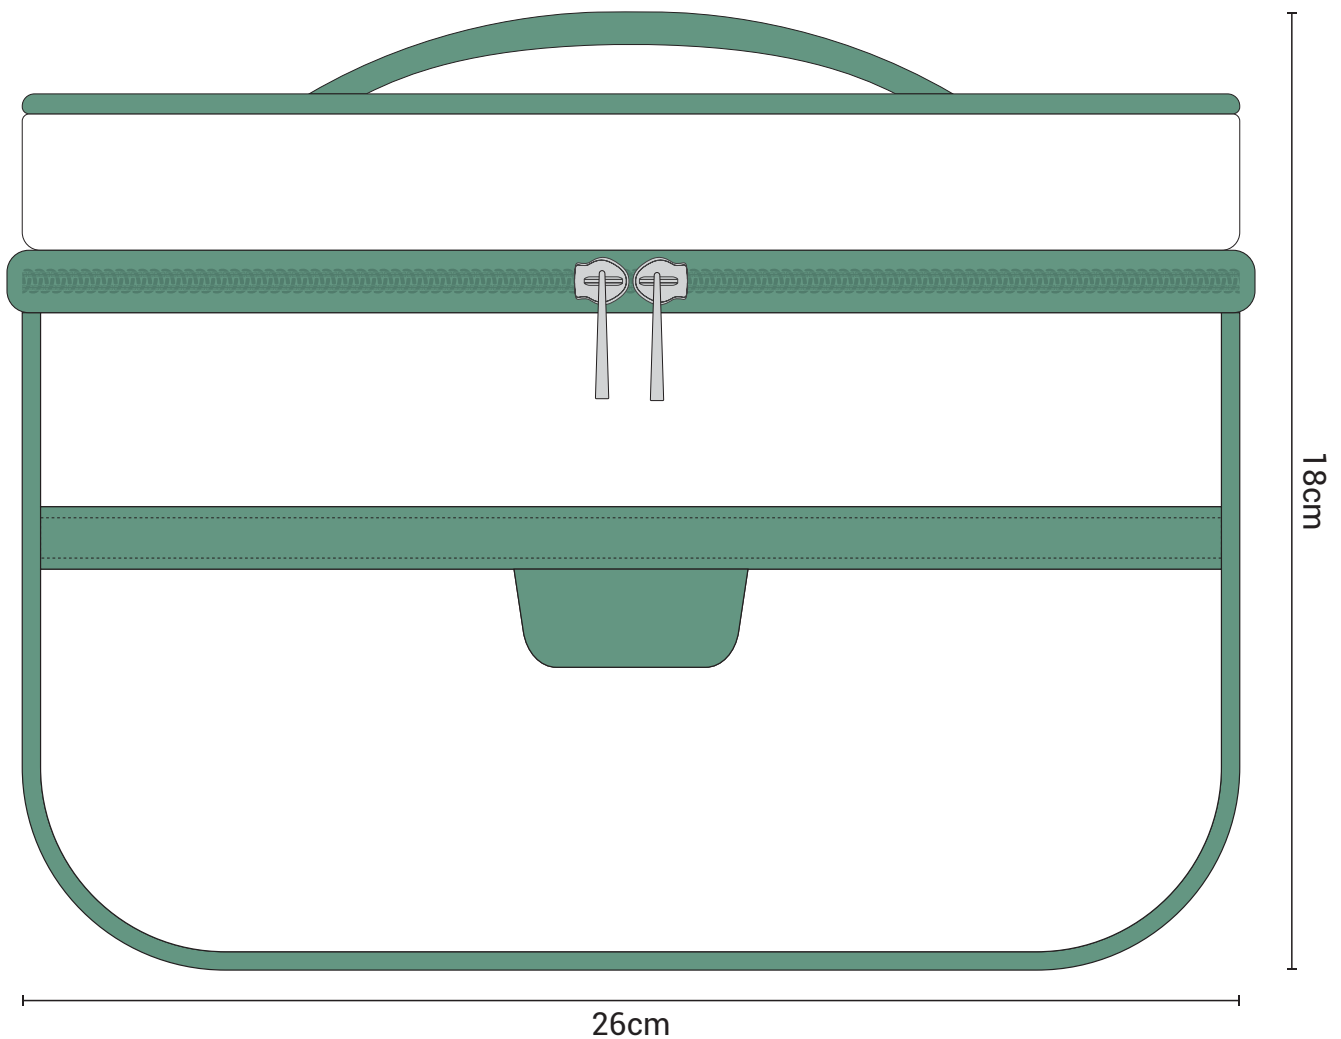

SKU: 100157

## **BRANDING PROCESS:**

Digital Printing - 3 colours max

*Design is all over the bag, repetitive across fabric*