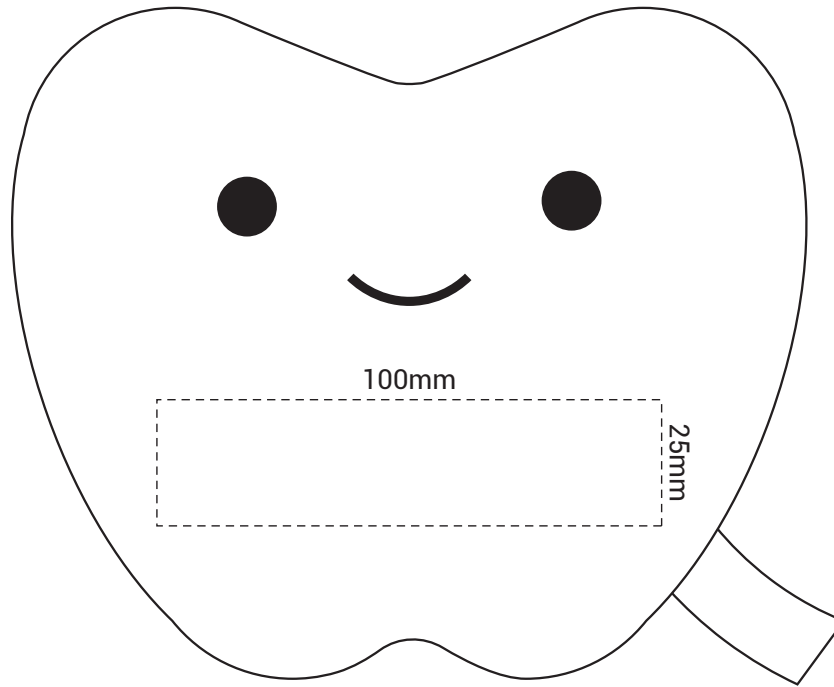

SKU: 100133

PLUSH CUDDLIES TOYS

Order No.: --
Date: --

Simply send us the artwork and we will create a stunning design.

FRONT
Embroidery

BACK
Zippered Pocket

SKU: 100133

PLUSH CUDDLIES TOYS

LABEL

Order No.: --
Date: --

Simply send us the artwork and we will create a stunning design.

BRANDING PROCESS:
Woven Label