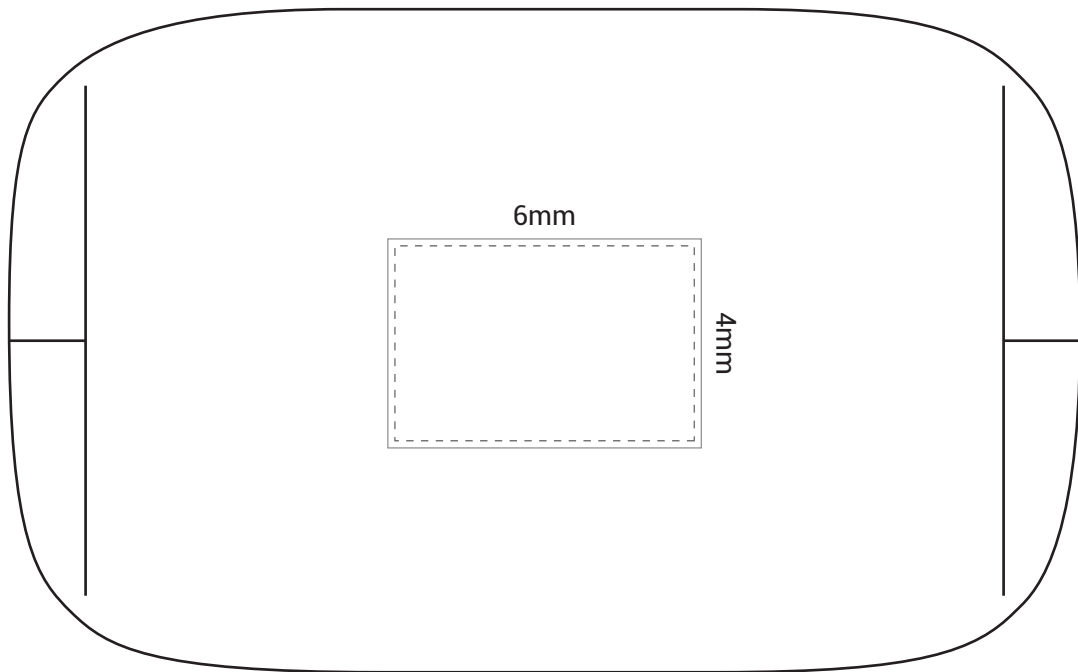

SKU: 100134

MICROFIBER PLUSH TOILETRY BAG

Order No.: --
Date: --

Simply send us the artwork and we will create a stunning design.

BRANDING PROCESS:
Woven Label - Front Centre

COLOURS:

Black	
Hot Pink	
Red	
Light Blue	
Mauve	
Orange	