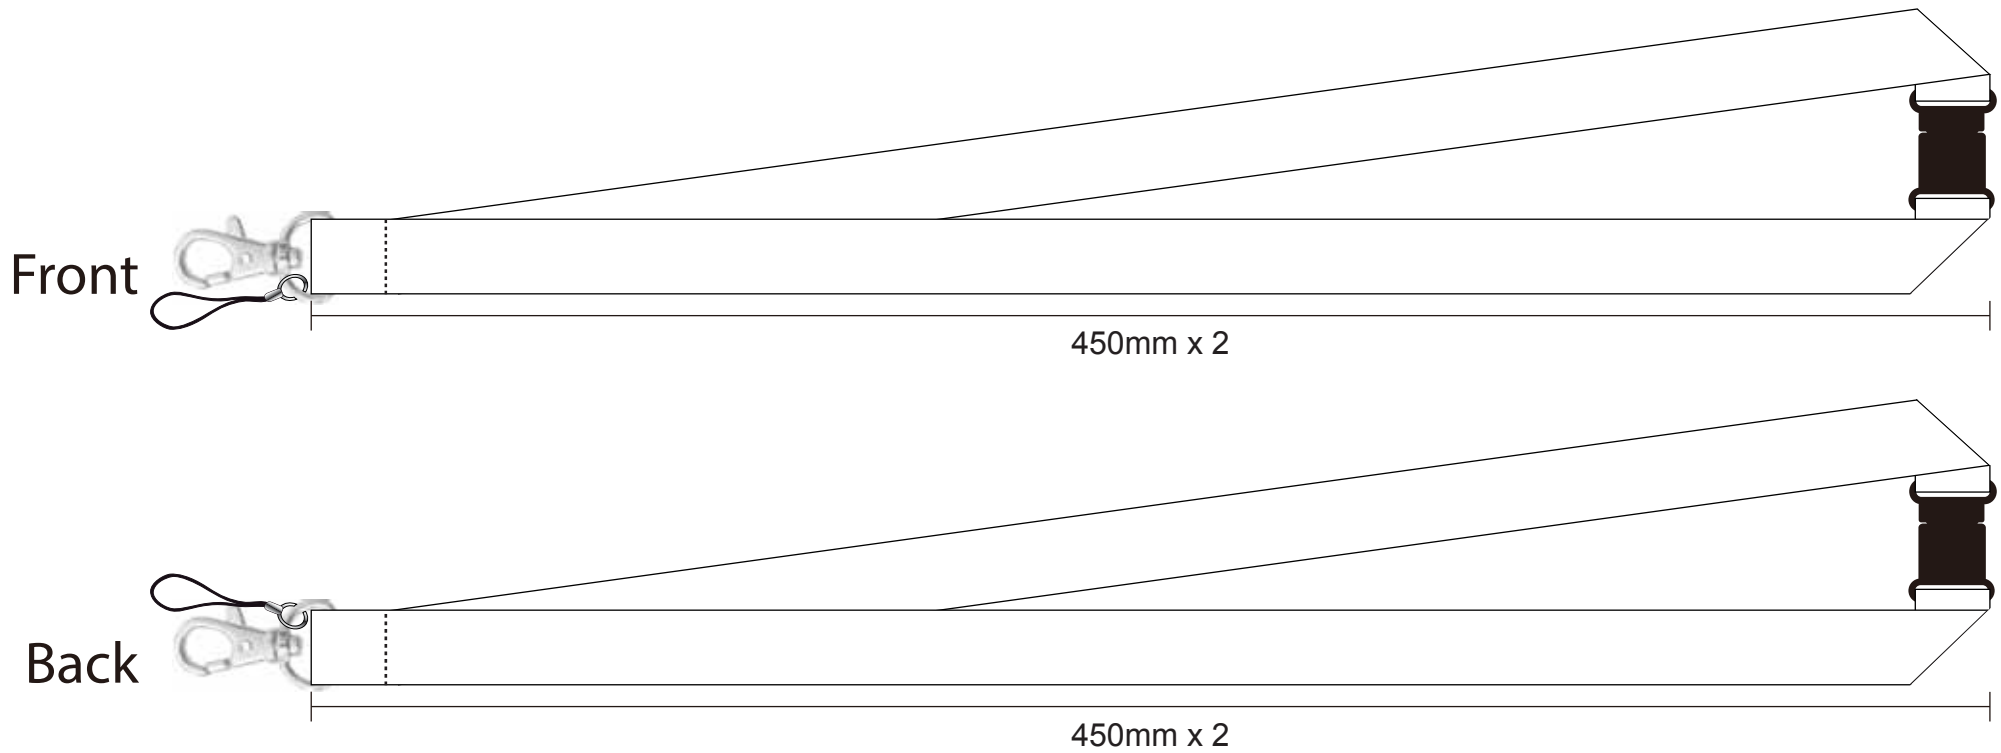

SKU: 100165

CUSTOM LANYARD

Order No.: --
Date: --

Simply send us the artwork and we will create a stunning design.

BRANDING PROCESS:
Screen Print - 1 or 2 sides

SKU: 100165

CUSTOM LANYARD

Order No.: --
Date: --

Simply send us the artwork and we will create a stunning design.

BRANDING PROCESS:
Screen Print - 1 or 2 sides